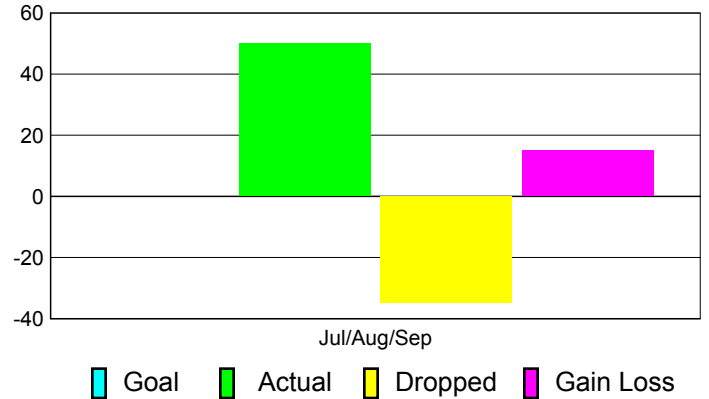

Membership Results 2011-2012

Goal, New, Dropped, Gain/Loss